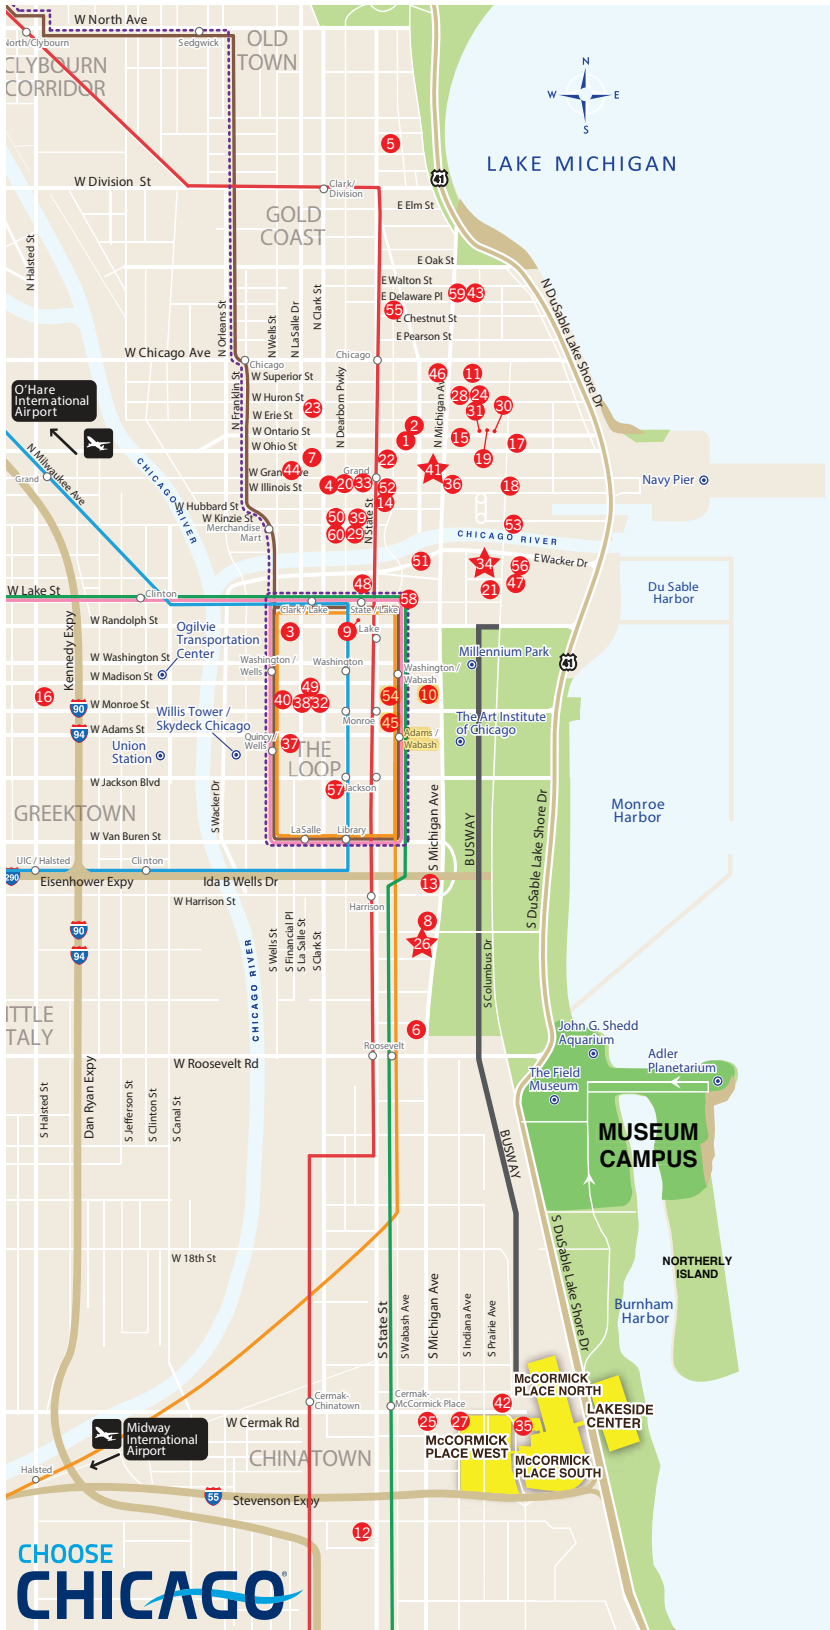

NATIONAL RESTAURANT ASSOCIATION SHOW 2022

MAY 21-24, 2022 | MCCORMICK PLACE | CHICAGO, IL

HOTEL MAP KEY

- ★ On-site registration is provided at this hotel on Friday & Saturday
- WD Hotel is within walking distance of McCormick Place
- N/A* No shuttle service provided. Hotel is outside the shuttle area

HOTEL

SHUTTLE ROUTE

1	21c Museum Hotel Chicago	3
2	AC Hotels by Marriott Chicago Downtown	3
3	Allegro Royal Sonesta	6
4	Aloft Chicago Downtown River North	3
5	Ambassador Chicago, a Joie de Vivre Hotel	N/A*
6	Best Western Grant Park Hotel	1
7	Best Western River North Hotel	3
8	Blackstone, Autograph Collection	1
9	Cambria Hotel Chicago Loop - Theatre District	6
10	Chicago Athletic Association	1
11	Chicago Hotel Collection - Magnificent Mile	5
12	Chicago South Loop Hotel	N/A*
13	Congress Plaza Hotel	1
14	Courtyard by Marriott Downtown River North	3
15	Courtyard by Marriott Magnificent Mile	4
16	Crowne Plaza Chicago West Loop	6A
17	DoubleTree Chicago - Magnificent Mile	4
18	Embassy Suites Chicago Downtown Magnificent Mile	4
19	Fairfield Inn & Suites Chicago Downtown / Magnificent Mile	4
20	Fairfield Inn & Suites Chicago Downtown/River North	3
21	Fairmont Chicago at Millennium Park	2
22	Freehand Chicago	3
23	Godfrey Hotel Chicago	3
24	Hampton Inn Chicago Downtown/Magnificent Mile	5
25	Hampton Inn Chicago McCormick Place	WD
26	Hilton Chicago ★	1
27	Hilton Garden Inn Chicago McCormick Place	WD
28	Homewood Suites Chicago Downtown/Magnificent Mile	5
29	Hotel Chicago Downtown, Autograph Collection	6
30	Hotel EMC2, Autograph Collection	4
31	Hyatt Centric Chicago Magnificent Mile	4
32	Hyatt Centric The Loop Chicago	6
33	Hyatt Place Chicago/River North	3
34	Hyatt Regency Chicago ★	2
35	Hyatt Regency McCormick Place	WD
36	InterContinental Chicago Magnificent Mile	4
37	JW Marriott Chicago	6
38	Kimpton Gray Hotel	6
39	Kinzie Hotel	6
40	La Quinta Inn & Suites by Wyndham Chicago Downtown	6
41	Marriott Chicago Downtown Magnificent Mile ★	3
42	Marriott Marquis Chicago	WD
43	Millennium Knickerbocker Chicago	5
44	Moxy Chicago Downtown	3
45	Palmer House	1
46	Peninsula Chicago	5
47	Radisson Blu Aqua Hotel Chicago	2
48	Renaissance Chicago Downtown Hotel	2
49	Residence Inn Chicago Downtown/Loop	6
50	Residence Inn Chicago Downtown/River North	6
51	Royal Sonesta Chicago Riverfront	2
52	Royal Sonesta River North (formerly Palomar Chicago)	3
53	Sheraton Grand Chicago	4
54	Silversmith Hotel Chicago Downtown	1
55	Sofitel Chicago Magnificent Mile	5
56	Swissotel Chicago	2
57	Union League Club of Chicago	6
58	Virgin Hotels Chicago	2
59	Westin Michigan Avenue	5
60	Westin River North	6

Route Destinations at McCormick Place

Routes 1 - 3: South Building
Routes 4 - 6: Lakeside Center

Schedule for Routes 1-6

Schedule for Route 6A

CHOOSE CHICAGO