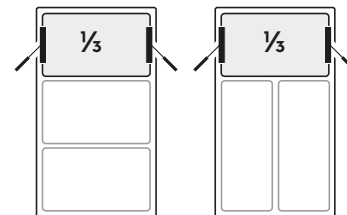

Basket for pasta cooker in stainless steel

Square basket 1/3

Code	WxDxH (mm)	Compatible with
0C1340	275x150x210	900XP; EVO900; ELCO900; HD900; N900; PR700