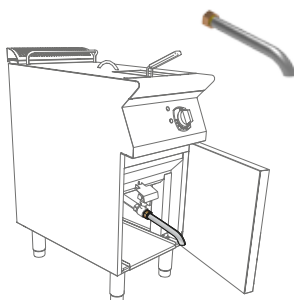

Extension for oil drainage
1" - 270mm long - Suitable for 23lt fryers

Code	WxDxH (mm)	Compatible with
0C7974	30x400x30	700XP; 900XP; EVO700; EVO900

Extension for oil drainage
3/4" - 185mm long - Suitable for 15lt fryers

Code	WxDxH (mm)	Compatible with
0C6282	40x185x40	700XP; 900XP; EVO700; EVO900