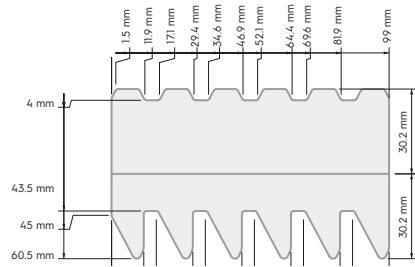

Code	WxDxH (mm)	Compatible with
0C9974	110x490x30	generic