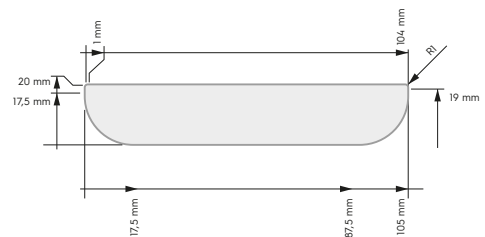

Code	Compatible with
006469	700XP; 900XP; EVO900; ELCO900; EVO700; ELCO700; HD900; MD700; N700; N900; PR700; 600