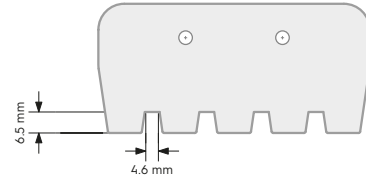

Grill for top grill

in cast iron

Code	WxDxH (mm)	Compatible with
0C9059	337x529x50	N700; ELCO700

Accessories for grills

Scraper
for grill HP

Code	WxDxH (mm)	Compatible with
0C9150	84x454x62	700XP; 900XP; EVO700; EVO900; generic