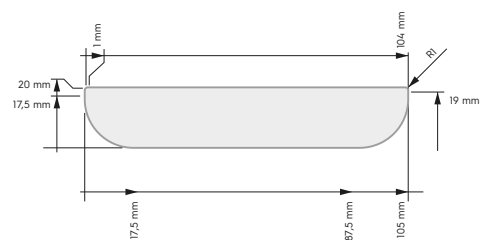

Code	Compatible with
006469	all braising pans and multifunctional cookers