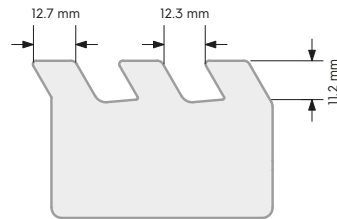

Code	WxDxH (mm)	Compatible with
0CA637	110x490x30	generic