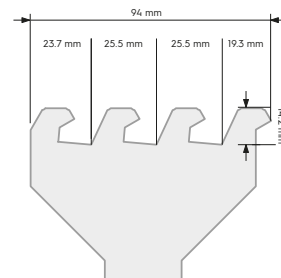

Lava rock for grills

Code	Package
050859	pack of 5 kg