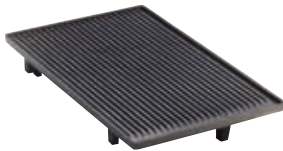

In cast iron; fry top mode for gas burners with grease collector

Code	WxDxH (mm)	Compatible with
002010	350x390x30	900XP; HD900; N900; EVO900; ELCO900

Cookers and stoves - Gas range

Single burner ribbed plate for steaks

In cast iron; fry top mode for gas burners with grease collector

Code	WxDxH (mm)	Compatible with
002011	350x390x30	900XP; HD900; N900; EVO900; ELCO900

Double burner ribbed plate for steaks

In cast iron; fry top mode for gas burners with grease collector