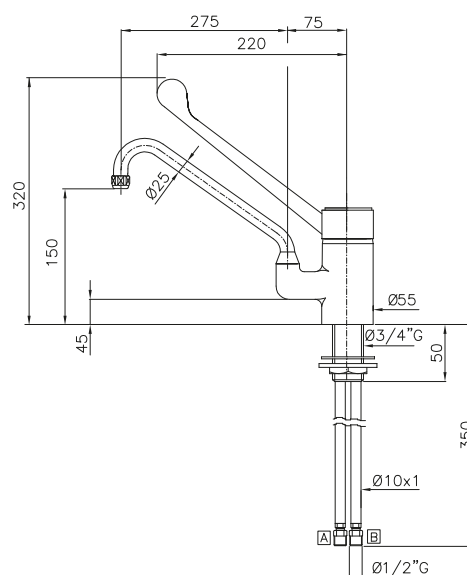

Wire basket

for small accessories

Code	WxDxH (mm)	Compatible with
0L2441	535x550x103	front loading

Water taps

One hole mixer tap
with lever, water supply connection $\text{\O}1/2''$,
base connection $\text{\O}52\text{mm}$,
spout L=320mm H=200mm

Code
OS1244

One hole mixer tap
with lever, water supply connection $\text{\O}1/2''$,
base connection $\text{\O}3/4''$, spout L=225mm H=150mm

Code
OS0863

One hole mixer tap
with lever, water supply connection $\text{\O}1/2''$,
base connection $\text{\O}3/4''$, spout L=275mm H=150mm