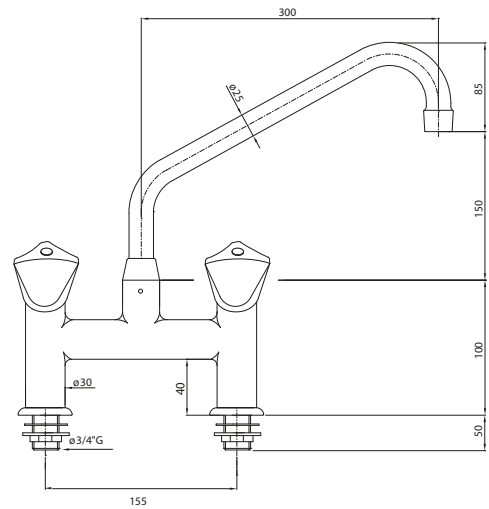

Code
OS0864

Two hole mixer tap
with lever, water supply and
base connection $\text{\O}3/4''$,
spout L=270mm H=230mm

Code
OS1457

Two hole wall mounted mixer tap
with lever, water supply connection $\text{\O}1/2''$
spout L=200mm

Code
OS1250

Water taps

One hole mixer tap
with swivel, water supply connection $\varnothing 1/2''$,
base connection $\varnothing 3/4''$,
spout L=300mm H=250mm

Code
0S0862

Two hole mixer tap
with swivel, water supply and
base connection $\varnothing 3/4''$,
spout L=300mm H=250mm

Code
033125

Two hole mixer tap
wall mounted; with swivel,
water supply and wall connection $\varnothing 1/2''$,
spout L=300mm
H=120mm below the level of water connection

Code
0S1472

Water taps

Infrared operated one hole mixer tap