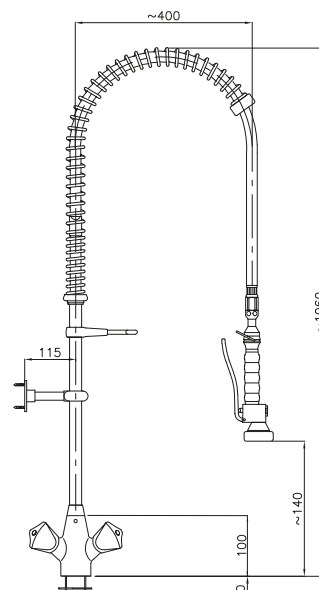

Code
0S1990

Two hole mixer tap with shower unit

with lever, water supply and
base connection $\text{\O}3/4''$,
spout of mixer tap L=330mm H=230mm

Code

0S1461

Two hole mixer shower unit

with swivel, water supply and
base connection $\text{\O}3/4''$

Code

0L0643

Water taps with shower units

Two hole mixer tap with shower unit

with swivel, water supply and base connection $\varnothing 3/4"$,
spout of mixer tap L=305mm H=340mm

Code
OS1465

One hole shower unit

with swivel, water supply connection $\varnothing 1/2"$,
base connection $\varnothing 3/4"$

Code
OS1036

Water taps with shower units

One hole shower unit with no return valve

with swivel, water supply connection $\text{\O}1/2''$,
base connection $\text{\O}3/4''$

Code

0S0951

One hole mixer tap with shower unit

with swivel, water supply connection $\text{\O}1/2''$,
base connection $\text{\O}3/4''$
spout of mixer tap L=300mm H=260mm

Code

0S0906

Washing groups

Washing group MAXIREEL 15m with standard shower head