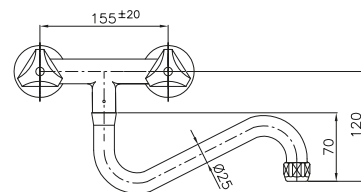

Water taps

One hole mixer tap
with swivel, water supply connection $\varnothing 1/2''$,
base connection $\varnothing 3/4''$,
spout L=300mm H=250mm

Code
0S0862

Two hole mixer tap
with swivel, water supply and
base connection $\varnothing 3/4''$,
spout L=300mm H=250mm

Code
033125

Two hole mixer tap
wall mounted; with swivel,
water supply and wall connection $\varnothing 1/2''$,
spout L=300mm
H=120mm below the level of water connection

Code
0S1472