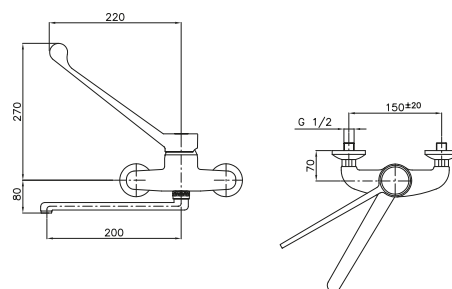

Code
OS0864

Two hole mixer tap
with lever, water supply and
base connection $\text{\O}3/4''$,
spout L=270mm H=230mm

Code
OS1457

Two hole wall mounted mixer tap
with lever, water supply connection $\text{\O}1/2''$
spout L=200mm

Code
OS1250

Water taps

One hole mixer tap
with swivel, water supply connection $\varnothing 1/2''$,
base connection $\varnothing 3/4''$,
spout L=300mm H=250mm

Code
0S0862

Two hole mixer tap
with swivel, water supply and
base connection $\varnothing 3/4''$,
spout L=300mm H=250mm