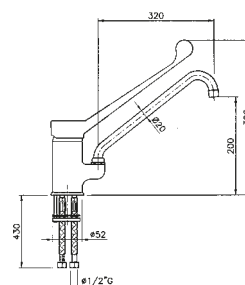

Rack for containers and trays

Code	WxDxH (mm)	Compatible with
075690	500x500x110	for all baskets for all pot washers

Wire basket

for trays, pizza plates and small accessories;

Code	WxDxH (mm)	Compatible with
0L2014	535x550x103	front loading

Wire basket

for small accessories

Code	WxDxH (mm)	Compatible with
0L2441	535x550x103	front loading

Water taps

One hole mixer tap
with lever, water supply connection $\text{\O}1/2''$,
base connection $\text{\O}52\text{mm}$,
spout L=320mm H=200mm

Code
OS1244

One hole mixer tap
with lever, water supply connection $\text{\O}1/2''$,
base connection $\text{\O}3/4''$, spout L=225mm H=150mm

Code
OS0863

One hole mixer tap
with lever, water supply connection $\text{\O}1/2''$,
base connection $\text{\O}3/4''$, spout L=275mm H=150mm