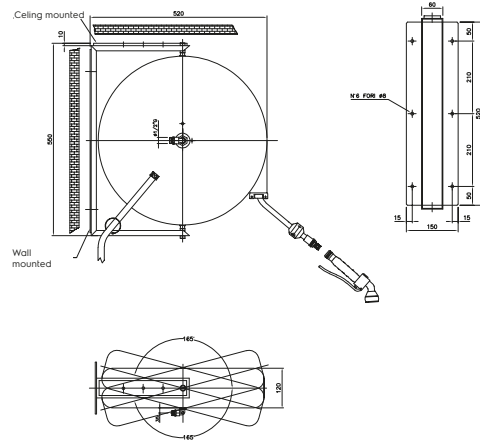

Washing group MAXIREEL with NITO 2 shower unit

wall mounted; water supply connection Ø1/2"; case in AISI 304, tube in EPDM, automatic reel up

Code	Tube length
OS1856	15 m
OS1923	20 m