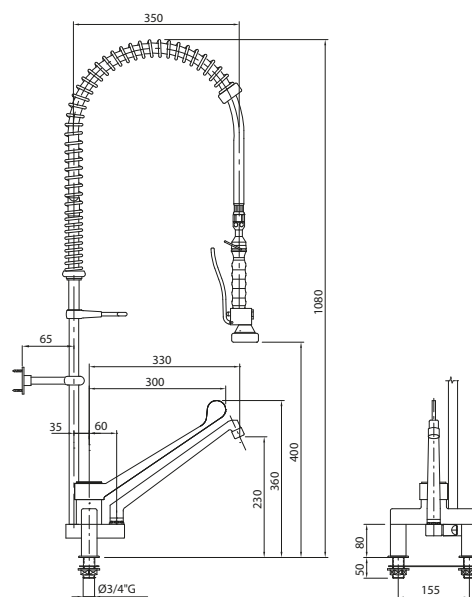

water supply connection $\text{\O}1/2''$,
base connection $\text{\O}35\text{mm}$,
spout L=102mm H=88mm;
power supply 115-230V/50Hz

Code
0S1436

Water taps with shower units

One hole mixer tap

with lever, water supply connection $\text{\O}3/8''$,
base connection $\text{\O}3/4''$,
spout L=175mm H=180mm

Code
0S1990

Two hole mixer tap with shower unit

with lever, water supply and
base connection $\text{\O}3/4''$,
spout of mixer tap L=330mm H=230mm

Code

0S1461

Two hole mixer shower unit

with swivel, water supply and
base connection $\text{\O}3/4''$

Code

0L0643

Water taps with shower units

Two hole mixer tap with shower unit

with swivel, water supply and base connection $\varnothing 3/4"$,
spout of mixer tap L=305mm H=340mm

Code
OS1465

One hole shower unit