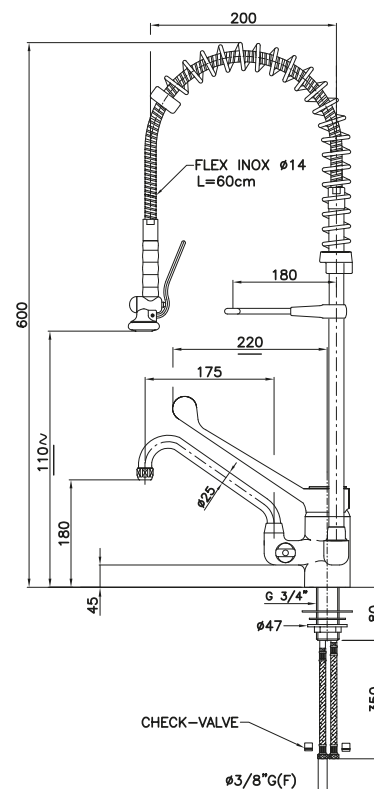

Water taps

Infrared operated one hole mixer tap

water supply connection $\text{\O}1/2''$,
base connection $\text{\O}35\text{mm}$,
spout L=102mm H=88mm;
power supply 115-230V/50Hz

Code
0S1436

Water taps with shower units

One hole mixer tap

with lever, water supply connection $\text{\O}3/8''$,
base connection $\text{\O}3/4''$,
spout L=175mm H=180mm

Code
0S1990