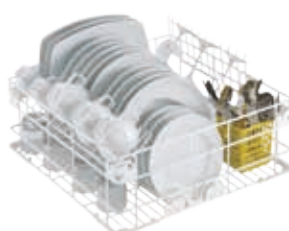

Code	WxDxH (mm)	Compatible with
0S2180	500x500x200	undercounter, front loading, hood type