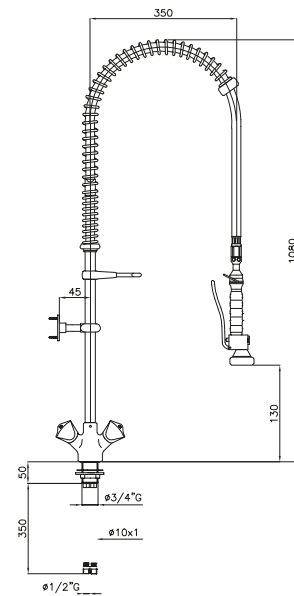

Water taps with shower units

Two hole mixer tap with shower unit

with swivel, water supply and base connection $\varnothing 3/4"$,
spout of mixer tap L=305mm H=340mm

Code
OS1465

One hole shower unit

with swivel, water supply connection $\varnothing 1/2"$,
base connection $\varnothing 3/4"$

Code
OS1036