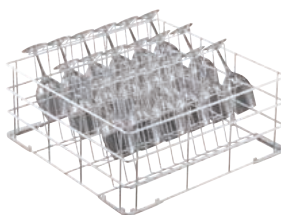

Wire basket

in plastic coated steel; for plates and cutlery suitable for fixed jet dishwashers

Code	WxDxH (mm)	Compatible with
0S0058	500x500x100	old undercounter and hood type

Wire basket

for wine glasses of max. height 270mm and max. diameter 104mm