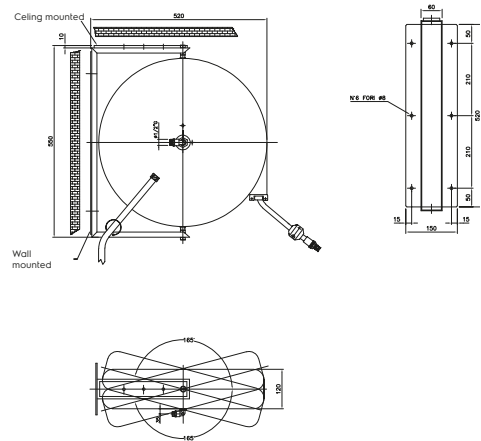

Shower unit NITO 1 for MIDREEL

Code
OS0823

Shower unit NITO 2 for MAXIREEL

Code
OS1132