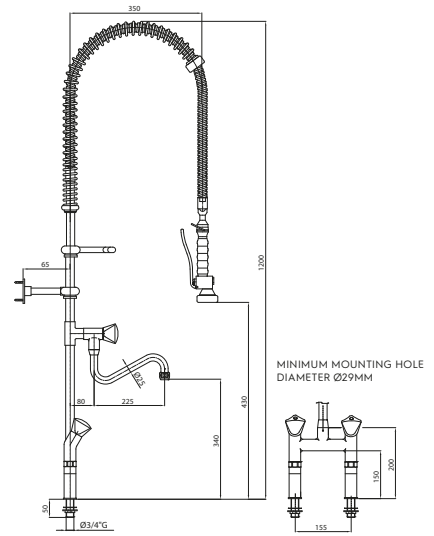

Code

0L0643

Water taps with shower units

Two hole mixer tap with shower unit

with swivel, water supply and base connection $\varnothing 3/4"$,
spout of mixer tap L=305mm H=340mm

Code
OS1465

One hole shower unit