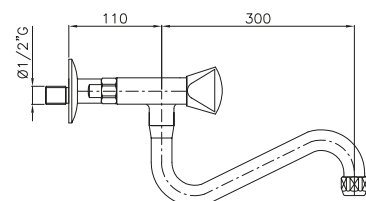

Water taps

One hole mixer tap
with swivel, water supply connection $\varnothing 1/2''$,
base connection $\varnothing 3/4''$,
spout L=300mm H=250mm

Code
0S0862

Two hole mixer tap
with swivel, water supply and
base connection $\varnothing 3/4''$,
spout L=300mm H=250mm

Code
033125

Two hole mixer tap
wall mounted; with swivel,
water supply and wall connection $\varnothing 1/2''$,
spout L=300mm
H=120mm below the level of water connection

Code
0S1472