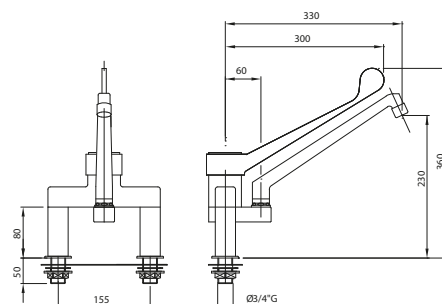

Water taps

One hole mixer tap
with lever, water supply connection $\text{\O}1/2''$,
base connection $\text{\O}52\text{mm}$,
spout L=320mm H=200mm

Code
OS1244

One hole mixer tap
with lever, water supply connection $\text{\O}1/2''$,
base connection $\text{\O}3/4''$, spout L=225mm H=150mm

Code
OS0863

One hole mixer tap
with lever, water supply connection $\text{\O}1/2''$,
base connection $\text{\O}3/4''$, spout L=275mm H=150mm

Code
OS0864

Two hole mixer tap
with lever, water supply and
base connection $\text{\O}3/4''$,
spout L=270mm H=230mm

Code
OS1457

Two hole wall mounted mixer tap
with lever, water supply connection $\text{\O}1/2''$
spout L=200mm

Code
OS1250