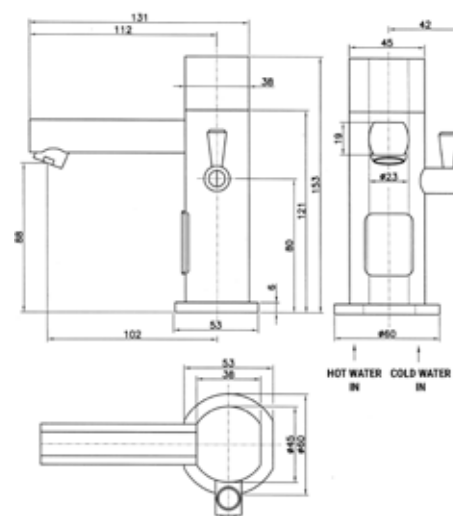

Code
OS1250

Water taps

One hole mixer tap
with swivel, water supply connection $\varnothing 1/2''$,
base connection $\varnothing 3/4''$,
spout L=300mm H=250mm

Code
0S0862

Two hole mixer tap
with swivel, water supply and
base connection $\varnothing 3/4''$,
spout L=300mm H=250mm

Code
033125

Two hole mixer tap
wall mounted; with swivel,
water supply and wall connection $\varnothing 1/2''$,
spout L=300mm
H=120mm below the level of water connection

Code
0S1472

Water taps

Infrared operated one hole mixer tap

water supply connection $\text{\O}1/2''$,
base connection $\text{\O}35\text{mm}$,
spout L=102mm H=88mm;
power supply 115-230V/50Hz

Code
0S1436

Water taps with shower units

One hole mixer tap

with lever, water supply connection $\text{\O}3/8''$,
base connection $\text{\O}3/4''$,
spout L=175mm H=180mm