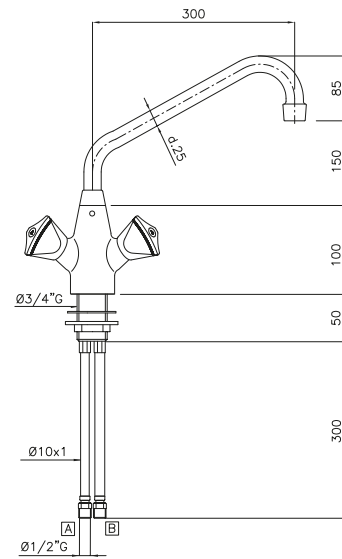

Code
OS0864

Two hole mixer tap
with lever, water supply and
base connection $\text{\O}3/4''$,
spout L=270mm H=230mm

Code
OS1457

Two hole wall mounted mixer tap
with lever, water supply connection $\text{\O}1/2''$
spout L=200mm

Code
OS1250

Water taps

One hole mixer tap
with swivel, water supply connection $\varnothing 1/2''$,
base connection $\varnothing 3/4''$,
spout L=300mm H=250mm

Code
0S0862

Two hole mixer tap
with swivel, water supply and
base connection $\varnothing 3/4''$,
spout L=300mm H=250mm

Code
033125

Two hole mixer tap
wall mounted; with swivel,
water supply and wall connection $\varnothing 1/2''$,
spout L=300mm
H=120mm below the level of water connection

Code
0S1472

Water taps

Infrared operated one hole mixer tap