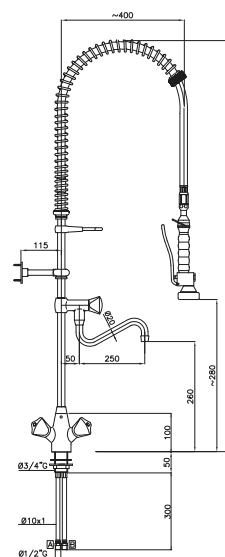

Code
0S1990

Two hole mixer tap with shower unit

with lever, water supply and
base connection $\text{\O}3/4''$,
spout of mixer tap L=330mm H=230mm

Code

0S1461

Two hole mixer shower unit

with swivel, water supply and
base connection $\text{\O}3/4''$

Code

0S0951

One hole mixer tap with shower unit

with swivel, water supply connection $\text{\O}1/2''$,
base connection $\text{\O}3/4''$
spout of mixer tap L=300mm H=260mm

Code

0S0906

Washing groups

Washing group MAXIREEL 15m with standard shower head