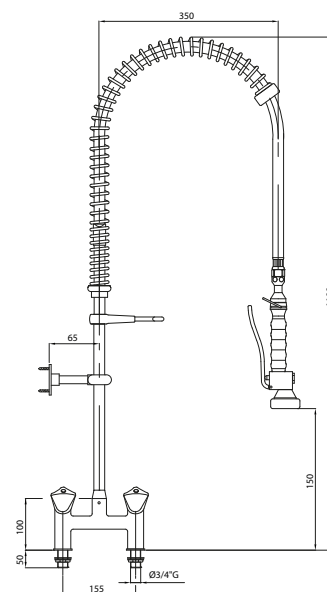

water supply connection $\text{\O}1/2''$,
base connection $\text{\O}35\text{mm}$,
spout L=102mm H=88mm;
power supply 115-230V/50Hz

Code
0S1436

Water taps with shower units

One hole mixer tap

with lever, water supply connection $\text{\O}3/8''$,
base connection $\text{\O}3/4''$,
spout L=175mm H=180mm

Code
0S1990

Two hole mixer tap with shower unit

with lever, water supply and
base connection $\text{\O}3/4''$,
spout of mixer tap L=330mm H=230mm

Code

0S1461

Two hole mixer shower unit

with swivel, water supply and
base connection $\text{\O}3/4''$

Code

0L0643

Water taps with shower units

Two hole mixer tap with shower unit

with swivel, water supply and base connection $\varnothing 3/4"$,
spout of mixer tap L=305mm H=340mm

Code
OS1465

One hole shower unit