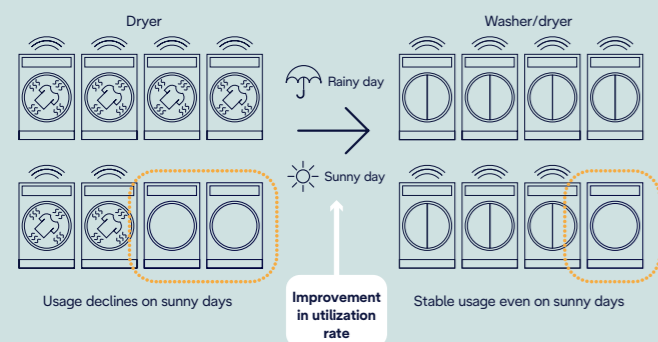

NEW

Combo WASHER & DRYER

Integrate washing and drying program in one machine!

Designed for self-service laundry, offering **short waiting times**, **outstanding results**, and **easy-to-use machines**.

Experience business growth with **low running costs**, a **seamless customer experience**, and **fast turnover**.

The New Combo Washer & Dryer: Maximize your profits with our space-saving, high-efficiency laundry solution that delivers unmatched convenience.

Integrating a washer and dryer into a single unit ensures stable sales-rain or shine. By combining both washing and drying functions, this innovative machine optimizes space and significantly boosts utilization rates, offering a complete solution in one go.

Both washing and drying programs in one machine for maximum space efficiency.

Improve utilization rate - rain or shine.

Save space and increase customer spend - all in one machine.

4 MAIN FEATURES

Touch Screen