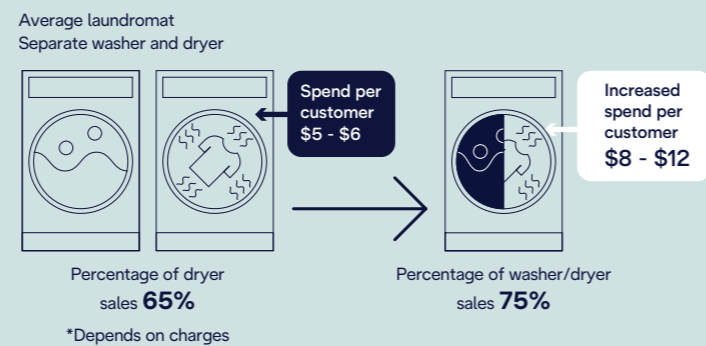

The New Combo Washer & Dryer: Maximize your profits with our space-saving, high-efficiency laundry solution that delivers unmatched convenience.

Integrating a washer and dryer into a single unit ensures stable sales-rain or shine. By combining both washing and drying functions, this innovative machine optimizes space and significantly boosts utilization rates, offering a complete solution in one go.

Both washing and drying programs in one machine for maximum space efficiency.

Improve utilization rate - rain or shine.

Save space and increase customer spend - all in one machine.

4 MAIN FEATURES

Touch Screen