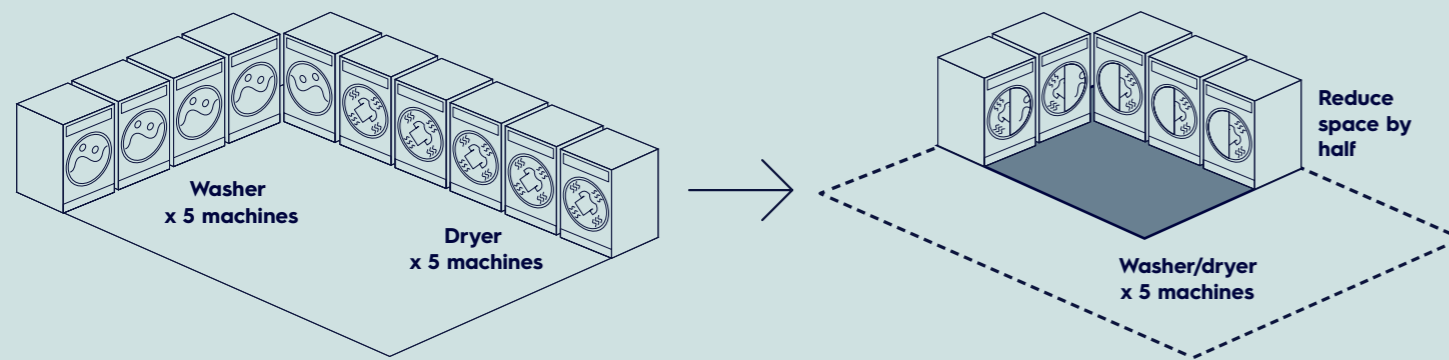

NEW

Combo WASHER & DRYER

Integrate washing and drying program in one machine!

Designed for self-service laundry, offering **short waiting times**, **outstanding results**, and **easy-to-use machines**.

Experience business growth with **low running costs**, a **seamless customer experience**, and **fast turnover**.

The New Combo Washer & Dryer: Maximize your profits with our space-saving, high-efficiency laundry solution that delivers unmatched convenience.

Integrating a washer and dryer into a single unit ensures stable sales-rain or shine. By combining both washing and drying functions, this innovative machine optimizes space and significantly boosts utilization rates, offering a complete solution in one go.

Both washing and drying programs in one machine for maximum space efficiency.

Improve utilization rate - rain or shine.

Save space and increase customer spend - all in one machine.

4 MAIN FEATURES

Touch Screen

High Washing Efficiency with Spin Shower Technology

Water is showered from the top of the drum, effectively wetting the laundry with minimal water usage. This unique spin shower wash mechanism enhances washing performance while conserving water.